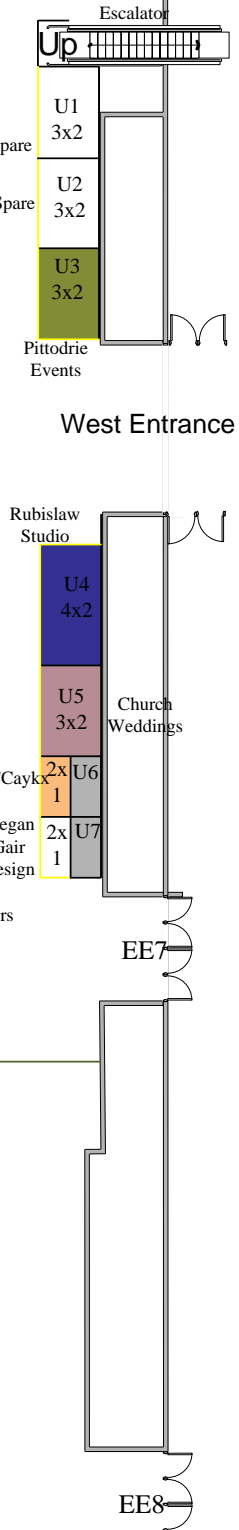

Exhibitors Lounge

Bubbly Bar

Car 6
5x3
Granite City
Car Hire
Reserved

Car 5
5x3
Executive
Chauffeur
Services

T2a 12x2
Avorio Bridal of Fochabers

T1
3x2
Rebecca Carr
Hair Salon

Car 4
5x3
Deeside Classic Campers Ltd

Car 3
5x3

Car 2
5x3
Silver City
Wedding Cars

Car 1
5x3

Fashion Show

V1
7x4
North East
Events

V2
3x3
Perfect
Bridal
Rooms

V3
3x3
Perfect
Collections

V4
3x3
Spare

V5
4x3
Grampian
Wedding
Directory

V6
5x2
ywe

V7
3x2
Rouge
Boutiques

Coffee Bar

TO BE ALLOCATED

PUBLIC CATERING

YWE 2019
Main Arena
Issue 15
15th June 2018
1115 Hrs

- | | | | | | | | | | | | | | | | | | |
|-------------|-----------|--------|----------|---------|---------|--------|----------|-----------|-----------------|------------|--------------------|--------|---------------|-------------|-------------------|----------------------|-----------------|
| Accessories | Accom | Beauty | Bridal | Cake | Car | Castle | Catering | Entertain | Fashion | Favour | Financial Services | Flower | Gift Registry | Hairdresser | Hats | Health & Fitness | Hen & Stag |
| Hotel | Jewellery | Kilts | Lingerie | Marquee | M.O.T.B | Photo | Piper | Printing | Reception Venue | Solicitors | Stationery | Tiaras | Travel Agent | Video | Wedding Celebrant | Wedding Publications | Wedding Planner |

Lace Sixpence Weddings
The BrowHouz
Dutch Courage Bar Hire

Higher Calling Flowers & Events
Elmar Bridal Collection

EE18 EE19 EE20 EE21 EE22 EE23 EE7 EE8

to East Entrance